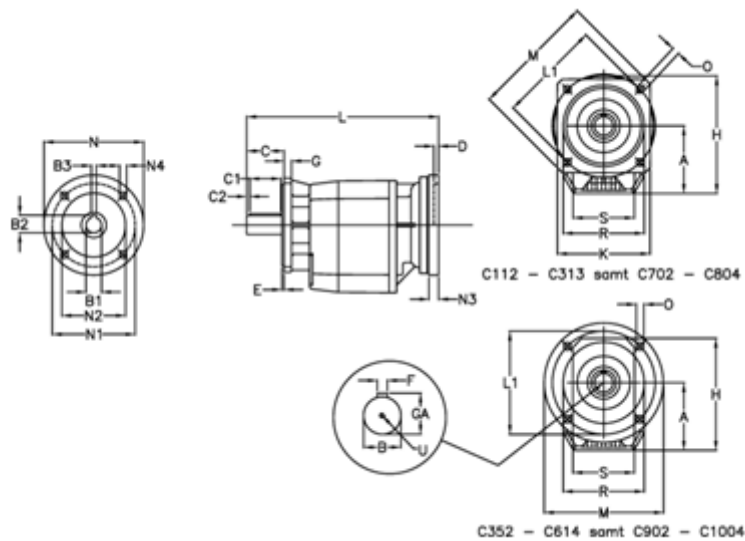

Data Sheet

Article number: 40600821592440
 Description: Helical gearbox
 C803F-215,9-P100B5

Measures

A = 247.0	D = 4.5	L1 = 350	R = 320
B = 80	E = 5	M = 400	S = 300
B1 = 28	F = 22	N = 250	U = M20x42
B2 = 31.3	G = 20	N1 = 215	
B3 = 8	GA = 85.0	N2 = 180	
C = 140	H = 422.0	N3 = 0	
C1 = 110	K = 350	N4 = M12x16	
C2 = 15	L = 543.0	O = 18.0	